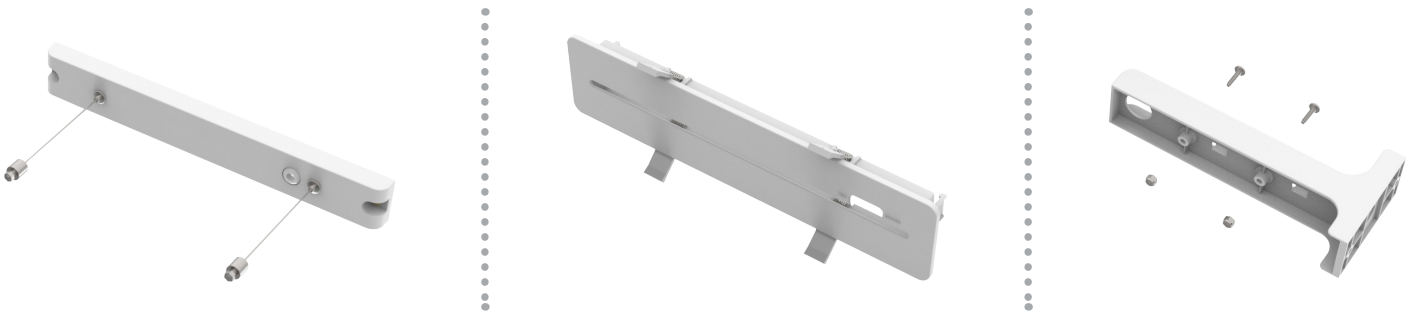

ATHENA EXIT SIGN

MULTI-POSITIONAL EXIT SIGN

Athena Multi positional LED Emergency exit sign is incredibly versatile, suitable for mounting in 5 different ways (mounting accessories purchased separately). Can be configured for maintained or non-maintained operation with self test version available

Features

- Surface Ceiling and wall mounting as standard.
- Wire suspension, recessed, and Flag mounting purchased separately
- Choice of legend (supplied separately)
- Latest LiFeP04 battery technology
- Can be configured for the Maintained or Non Maintained operation
- Available with self test functionality

Specification

Material:	Polycarbonate (Legend - Acrylic)
Colour Temperature:	6500K
Colour Finish:	Green & White
CRI	Ra>80
LED Lifetime:	L70B50 36,000 Hrs
Power Factor:	0.5
Emergency Battery Type:	LifeP04
IP Rating:	IP20
Working Temperature:	0°C to +45°C
Electrical Class:	Class II
Guarantee:	5 Years (Batteries 2 years)

Dimensions

Product Code	Description	Wattage	Lumen Output	Net Weight (kg)	Barcode
ANA/30	Athena EM Multi Exit Sign 3Hr 30m c/w Up Legend	2W	20 lm	0.512	5055807625517
ANA/30/ST	Athena EM Multi Exit Sign 3Hr 30m Self Test & Up Legend	2W	20lm	0.512	5055807625555
ANA/ELD	Athena Exit Legends - Down Arrow & Blank	-	-	0.04	5055807625524
ANA/ELU	Athena Exit Legends - Up Arrow & Blank	-	-	0.04	5055807625531
ANA/ELLR	Athena Exit Legends - Left & Right Arrow	-	-	0.04	5055807625548
ANA/SK	Athena Wire Suspension Mounting Kit	-	-	0.173	5055807625562
ANA/RK	Athena Recessing Bezel Kit	-	-	0.131	5055807625579
ANA/WFK	Athena Wall Flag Mounting Kit	-	-	0.079	5055807625586