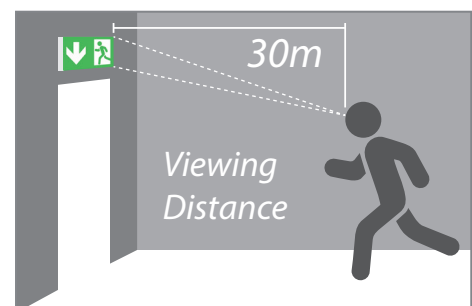

Dimensions