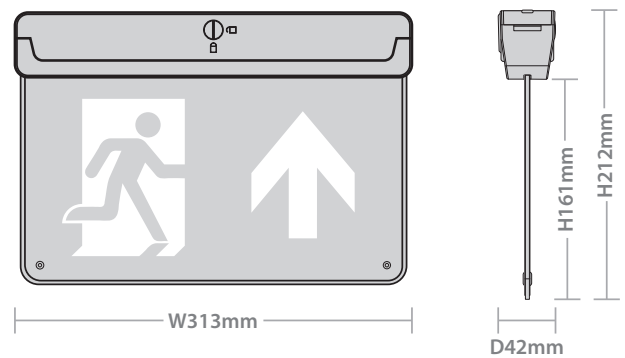

ATHENA EXIT SIGN

MULTI-POSITIONAL EXIT SIGN

Athena Multi positional LED Emergency exit sign is incredibly versatile, suitable for mounting in 5 different ways (mounting accessories purchased separately). Can be configured for maintained or non-maintained operation with self test version available

Specification

Material:	Polycarbonate (Legend - Acrylic)
Colour Temperature:	6500K
Colour Finish:	Green & White
CRI	Ra>80
LED Lifetime:	L70B50 36,000 Hrs
Power Factor:	0.5
Emergency Battery Type:	LifeP04
IP Rating:	IP20
Working Temperature:	0°C to +45°C
Electrical Class:	Class II
Guarantee:	5 Years (Batteries 2 years)

Dimensions

Product Code	Description	Wattage	Lumen Output	Net Weight (kg)	Barcode
ANA/30	Athena EM Multi Exit Sign 3Hr 30m c/w Up Legend	2W	20 lm	0.512	5055807625517
ANA/30/ST	Athena EM Multi Exit Sign 3Hr 30m Self Test & Up Legend	2W	20lm	0.512	5055807625555
ANA/ELD	Athena Exit Legends - Down Arrow & Blank	-	-	0.04	5055807625524
ANA/ELU	Athena Exit Legends - Up Arrow & Blank	-	-	0.04	5055807625531
ANA/ELLR	Athena Exit Legends - Left & Right Arrow	-	-	0.04	5055807625548
ANA/SK	Athena Wire Suspension Mounting Kit	-	-	0.173	5055807625562
ANA/RK	Athena Recessing Bezel Kit	-	-	0.131	5055807625579
ANA/WFK	Athena Wall Flag Mounting Kit	-	-	0.079	5055807625586